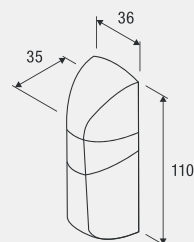

□ PUPILLA.B

□ PUPILLA | PUPILLA.T

PUPILLA.B

Pair of externally fitted photocells, turning through 220°. Photovoltaic panel to charge transmitter battery. Presence of led with diagnostic function.

PUPILLA | PUPILLA.T

PUPILLA: Pair of photocells adjustable to 180°. Possibility to synchronise up to 4 pairs, 22÷30 Vac/20÷28 Vdc power supply. Easy adjustment through a LED that signals optimal alignment.
PUPILLA.T: Pair of photocells adjustable to three positions. Two pairs can be installed close to each other without synchronization. 14÷30 Vac/12÷30 Vdc power supply.