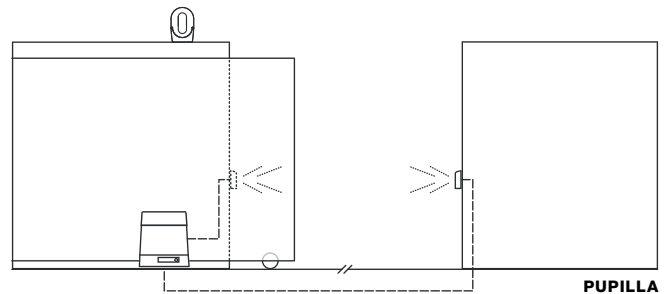

PHOTOCELLS

BENINCA

100%
Made in Italy