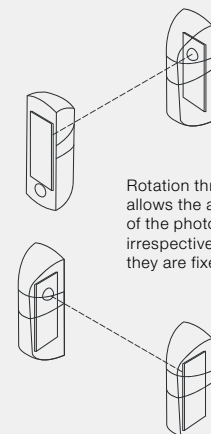

PHOTOCELLS

BENINCA100%
Made in Italy

PUPILLA.B

- Photocell's transmitter powered by battery
- The innovative battery charging system using a photovoltaic panel represents an authentic novelty distinguishing PUPILLA.B, guaranteeing maximum safety and perfect operation to any plant
- Possibility of connecting up to 2 photovoltaic panels in case of non optimal climate conditions
- Continuous operation without any need of maintenance
- PUPILLA.B allows compliance with safety regulations even on installations that do not have incorporated safety systems thanks to the transmission of the controls even on moving gates
- The photocells can be oriented in different directions to make installation even easier

□ PUPILLA.B

□ PUPILLA | PUPILLA.T

PUPILLA.B

Pair of externally fitted photocells, turning through 220°. Photovoltaic panel to charge transmitter battery. Presence of led with diagnostic function.

PUPILLA | PUPILLA.T

PUPILLA: Pair of photocells adjustable to 180°. Possibility to synchronise up to 4 pairs, 22÷30 Vac/20÷28 Vdc power supply. Easy adjustment through a LED that signals optimal alignment.
PUPILLA.T: Pair of photocells adjustable to three positions. Two pairs can be installed close to each other without synchronization. 14÷30 Vac/12÷30 Vdc power supply.