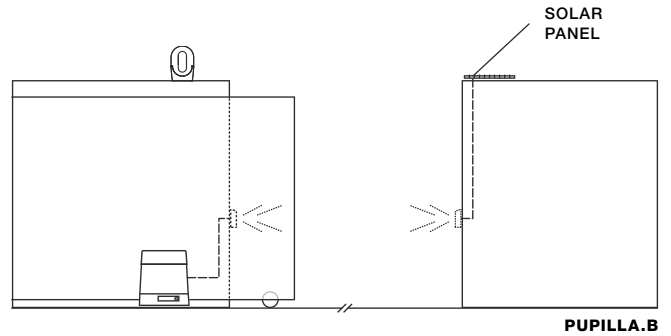

PHOTOCELLS

BENINCA

100%
Made in Italy