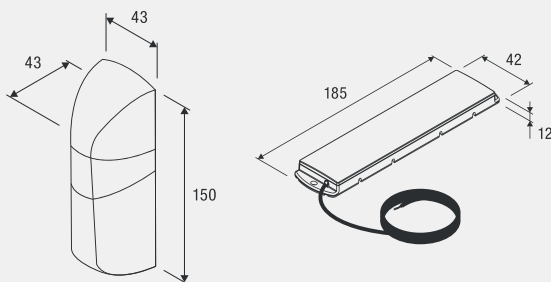

□ PUPILLA.B

□ PUPILLA | PUPILLA.T

PUPILLA.B

Pair of externally fitted photocells, turning through 220°. Photovoltaic panel to charge transmitter battery. Presence of led with diagnostic function.

PUPILLA | PUPILLA.T

PUPILLA: Pair of photocells adjustable to 180°. Possibility to synchronise up to 4 pairs, 22÷30 Vac/20÷28 Vdc power supply. Easy adjustment through a LED that signals optimal alignment.
PUPILLA.T: Pair of photocells adjustable to three positions. Two pairs can be installed close to each other without synchronization. 14÷30 Vac/12÷30 Vdc power supply.