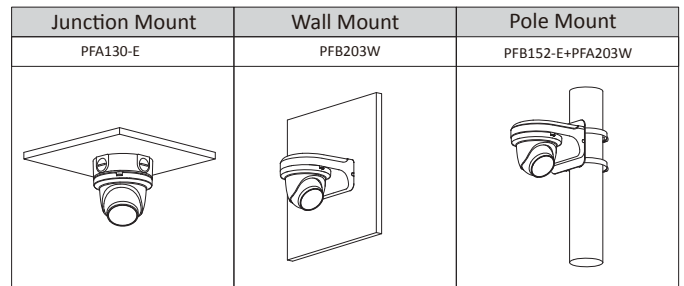

# Lite AI Series | DH-IPC-HDW3241TM-AS

Ingress Protection	IP67
<b>Structure</b>	
Casing	Metal
Dimensions	99.1 mm × Φ121.9 mm (3.9" × Φ4.8")
Net Weight	480 g (1.05 lb)
Gross Weight	660 g (1.45 lb)

Ordering Information		
Type	Part Number	Description
2MP Camera	DH-IPC-HDW3241TMP-AS	2MP Lite AI IR Fixed focal Eyeball Network Camera,PAL
	DH-IPC-HDW3241TMN-AS	2MP Lite AI IR Fixed focal Eyeball Network Camera,NTSC
Accessories (optional)	PFA130-E	Junction Box
	PFB203W	Wall mount
	PFA152-E	Pole mount
	PFM321D	DC12V1A Power adapter
	LR1002-1ET/1EC	Single-port long reach ethernet over coax extender
	PFM900-E	Integrated mount tester
	PFM114	TLC SD card