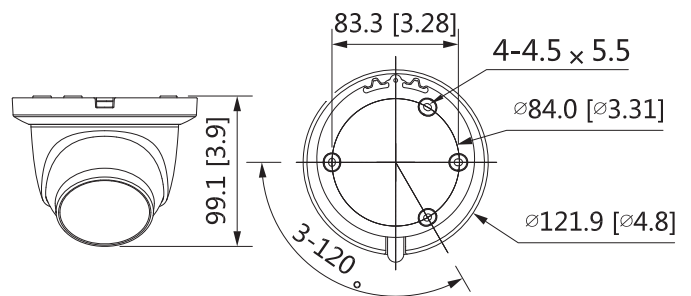

# Lite AI Series | DH-IPC-HDW3241TM-AS

Ingress Protection	IP67
<b>Structure</b>	
Casing	Metal
Dimensions	99.1 mm × Φ121.9 mm (3.9" × Φ4.8")
Net Weight	480 g (1.05 lb)
Gross Weight	660 g (1.45 lb)

Ordering Information		
Type	Part Number	Description
2MP Camera	DH-IPC-HDW3241TMP-AS	2MP Lite AI IR Fixed focal Eyeball Network Camera,PAL
	DH-IPC-HDW3241TMN-AS	2MP Lite AI IR Fixed focal Eyeball Network Camera,NTSC
Accessories (optional)	PFA130-E	Junction Box
	PFB203W	Wall mount
	PFA152-E	Pole mount
	PFM321D	DC12V1A Power adapter
	LR1002-1ET/1EC	Single-port long reach ethernet over coax extender
	PFM900-E	Integrated mount tester
	PFM114	TLC SD card

## Dimensions (mm[inch])