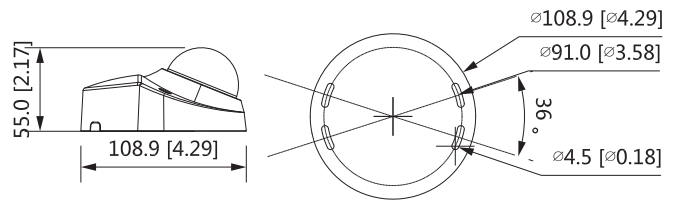

Dimensions (mm[inch])

Accessories

Optional:

PFM114
TLC SD card