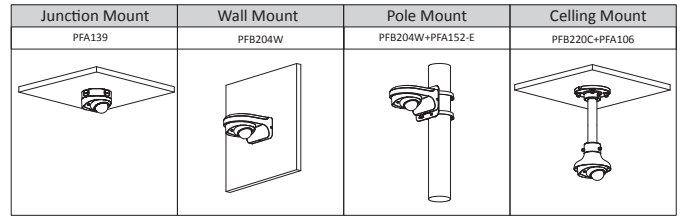

Environment

Operating Conditions	-40°C to +60°C (-40°F to +140°F)/less than≤95%
Storage Conditions	-40°C to +60°C (-40°F to +140°F)

Lite AI Series | DH-IPC-HDBW3241F-AS-M

Ingress Protection	IP67; IK10
Structure	
Casing	Metal
Dimensions	55 mm × Φ108.9 mm (2.2" × Φ4.3")
Net Weight	380 g (0.8 lb)
Gross Weight	520 g (1.1 lb)